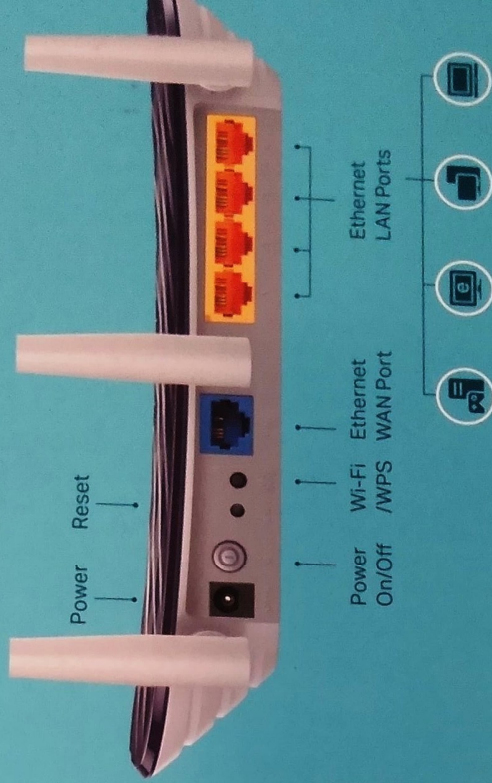

TP-Link
Kulivintova 339
www.tp-

Multi-Mode Function

In addition to serving as a wireless AC router, the Archer C20 can also function as a wireless access point or range extender, providing you with the flexibility you need in any situation. The mode can be easily setup in the web management page or Tether App.

Fast Ethernet

Enjoy fast, reliable wired connections for gaming and streaming in the best quality.

Strong, Far-Reaching Wi-Fi

AC750 (300 Mbps on 2.4 GHz + 433 Mbps on 5 GHz) Wi-Fi for reliable connections