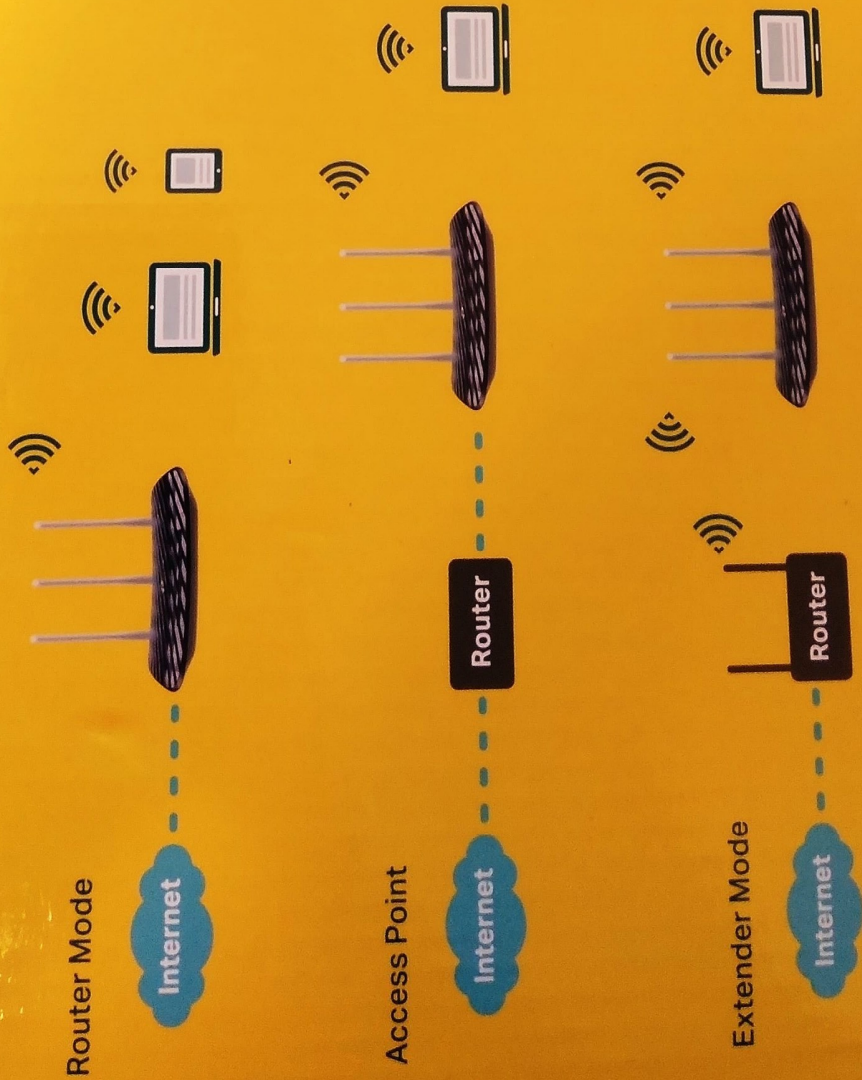

TP-Link
Kulivintova 339
www.tp-

Multi-Mode Function

In addition to serving as a wireless AC router, the Archer C20 can also function as a wireless access point or range extender, providing you with the flexibility you need in any situation. The mode can be easily setup in the web management page or Tether App.

Fast Ethernet

Enjoy fast, reliable wired connections for gaming and streaming in the best quality.

Strong, Far-Reaching Wi-Fi

AC750 (300 Mbps on 2.4 GHz + 433 Mbps on 5 GHz) Wi-Fi for reliable connections