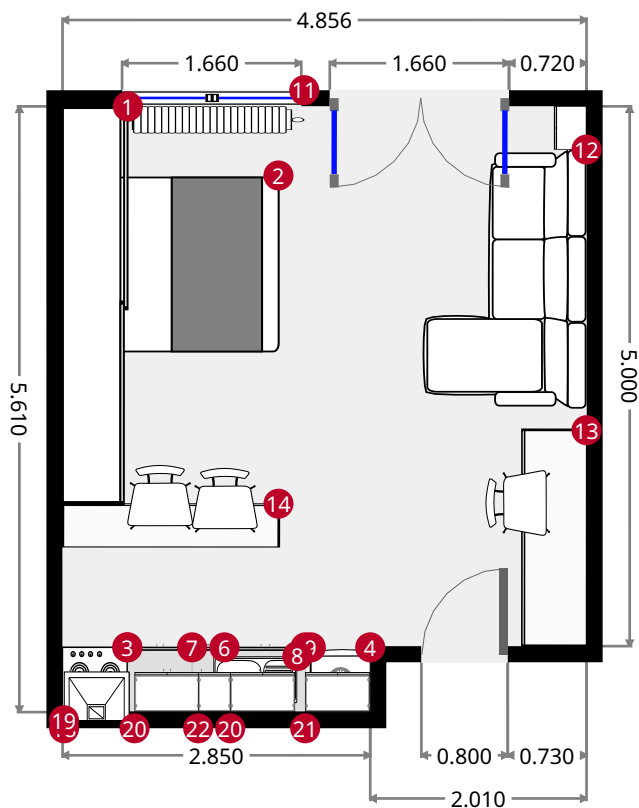

Living Room

Width: 4.854 m
 Length: 5.610 m
 Area: 26.01 m²
 Perimeter: 20.928 m
 Ceiling Height: 2.600 m

1 2 Sliding Door Wardrobe - Height: 2.600 m

2 Queen Bed - Height: 0.490 m

3 Electric Stove - Height: 0.900 m

4 Single-door Refrigerator - Height: 1.480 m

5 Base Cab. Double (Resizable) - Height: 0.890 m

6 Base Drawers (Resizable) - Height: 0.890 m

7 Base Cab. Double (Resizable) - Height: 0.890 m

8 Sink with Drainer - Height: 0.900 m

Rozměry jsou pouze orientační

Petržilkova

Petržilkova 10, Prague, Hlavní město Praha, Czechia 15800

9		Kitchen Counter	- Height: 0.890 m
10		Convection Oven	- Height: 0.890 m
11		Water Radiator	- Height: 0.290 m - Distance to Floor: 0.100 m
12		Couch Sect. - Left Chaise	- Height: 0.650 m
13		Kitchen Counter	- Height: 0.800 m
14		Kitchen Counter	- Height: 0.800 m
18		Wall Cabinet 60cm	- Height: 0.450 m - Distance to Floor: 1.710 m
19		Cooking Hood	- Height: 0.120 m - Distance to Floor: 1.620 m
20		Double Wall Cabinet 60cm	- Height: 0.700 m - Distance to Floor: 1.500 m
20		Double Wall Cabinet 60cm	- Height: 0.700 m - Distance to Floor: 1.500 m
21		Double Wall Cabinet 60cm	- Height: 0.700 m - Distance to Floor: 1.500 m
22		Wall Cabinet 30cm	- Height: 0.700 m - Distance to Floor: 1.500 m

Petržilkova 10, Prague, Hlavní město Praha, Czechia 15800

Bathroom

Width: 1.570 m
Length: 2.890 m
Area: 3.92 m²
Perimeter: 8.922 m

16

Vanity Cabinet

- Height: 1.820 m

17

Water Radiator