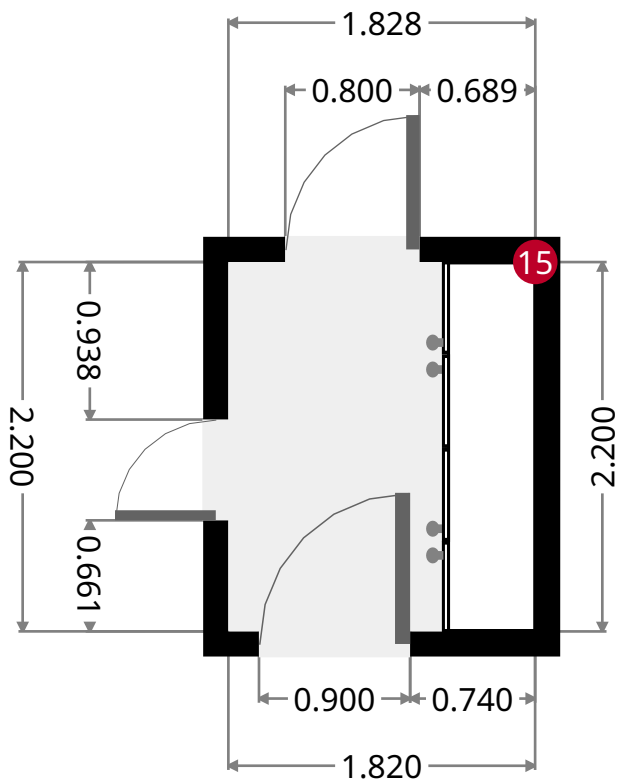

Living Room

Width: 4.854 m
 Length: 5.610 m
 Area: 26.01 m²
 Perimeter: 20.928 m
 Ceiling Height: 2.600 m

1 2 Sliding Door Wardrobe - Height: 2.600 m

2 Queen Bed - Height: 0.490 m

3 Electric Stove - Height: 0.900 m

Rozměry jsou pouze orientační

Petržilkova

Petržilkova 10, Prague, Hlavní město Praha, Czechia 15800

9		Kitchen Counter	- Height: 0.890 m
10		Convection Oven	- Height: 0.890 m
11		Water Radiator	- Height: 0.290 m - Distance to Floor: 0.100 m
12		Couch Sect. - Left Chaise	- Height: 0.650 m
13		Kitchen Counter	- Height: 0.800 m
14		Kitchen Counter	- Height: 0.800 m
18		Wall Cabinet 60cm	- Height: 0.450 m - Distance to Floor: 1.710 m
19		Cooking Hood	- Height: 0.120 m - Distance to Floor: 1.620 m
20		Double Wall Cabinet 60cm	- Height: 0.700 m - Distance to Floor: 1.500 m
20		Double Wall Cabinet 60cm	- Height: 0.700 m - Distance to Floor: 1.500 m
21		Double Wall Cabinet 60cm	- Height: 0.700 m - Distance to Floor: 1.500 m
22		Wall Cabinet 30cm	- Height: 0.700 m - Distance to Floor: 1.500 m

Petržilkova

Petržilkova 10, Prague, Hlavní město Praha, Czechia 15800

Hall

Width: 1.820 m
Length: 2.200 m
Area: 4.02 m²
Perimeter: 8.052 m

15

4 Door Wardrobe

- Height: 2.600 m

Petržilkova

- Height: 1.000 m

- Distance to Floor: 0.840 m