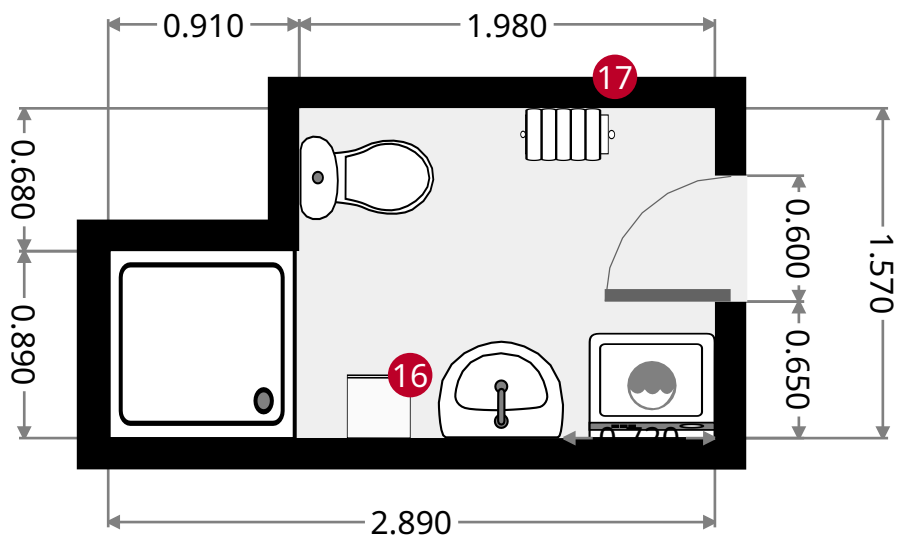

Rozměry jsou pouze orientační

Petržilkova

Petržilkova 10, Prague, Hlavní město Praha, Czechia 15800

9		Kitchen Counter	- Height: 0.890 m
10		Convection Oven	- Height: 0.890 m
11		Water Radiator	- Height: 0.290 m - Distance to Floor: 0.100 m
12		Couch Sect. - Left Chaise	- Height: 0.650 m
13		Kitchen Counter	- Height: 0.800 m
14		Kitchen Counter	- Height: 0.800 m
18		Wall Cabinet 60cm	- Height: 0.450 m - Distance to Floor: 1.710 m
19		Cooking Hood	- Height: 0.120 m - Distance to Floor: 1.620 m
20		Double Wall Cabinet 60cm	- Height: 0.700 m - Distance to Floor: 1.500 m
20		Double Wall Cabinet 60cm	- Height: 0.700 m - Distance to Floor: 1.500 m
21		Double Wall Cabinet 60cm	- Height: 0.700 m - Distance to Floor: 1.500 m
22		Wall Cabinet 30cm	- Height: 0.700 m - Distance to Floor: 1.500 m

Petržilkova

Petržilkova 10, Prague, Hlavní město Praha, Czechia 15800

Hall

Width: 1.820 m
Length: 2.200 m
Area: 4.02 m²
Perimeter: 8.052 m

15

4 Door Wardrobe

- Height: 2.600 m

Petržilkova

Petržilkova 10, Prague, Hlavní město Praha, Czechia 15800

Bathroom

Width: 1.570 m
Length: 2.890 m
Area: 3.92 m²
Perimeter: 8.922 m

16

Vanity Cabinet

- Height: 1.820 m

17

Water Radiator

- Height: 1.000 m

- Distance to Floor: 0.840 m