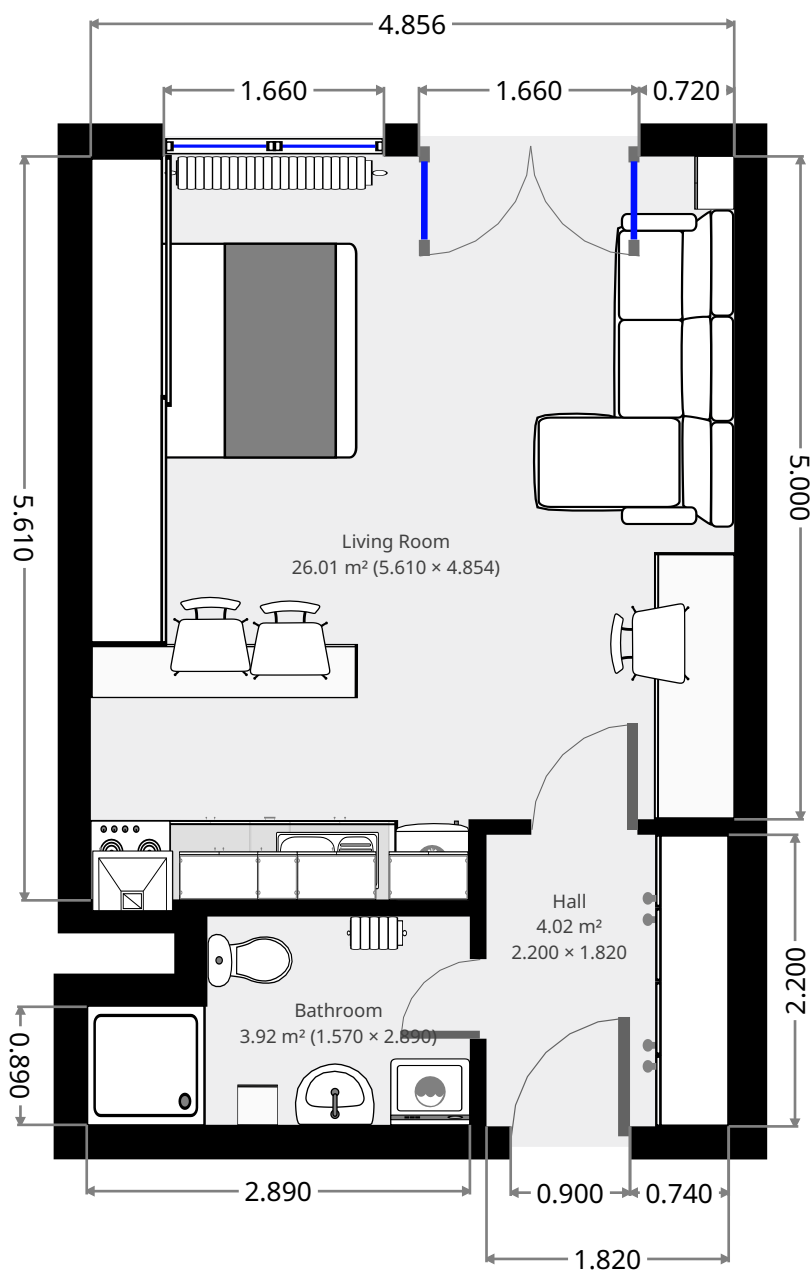

Rozměry jsou pouze orientační