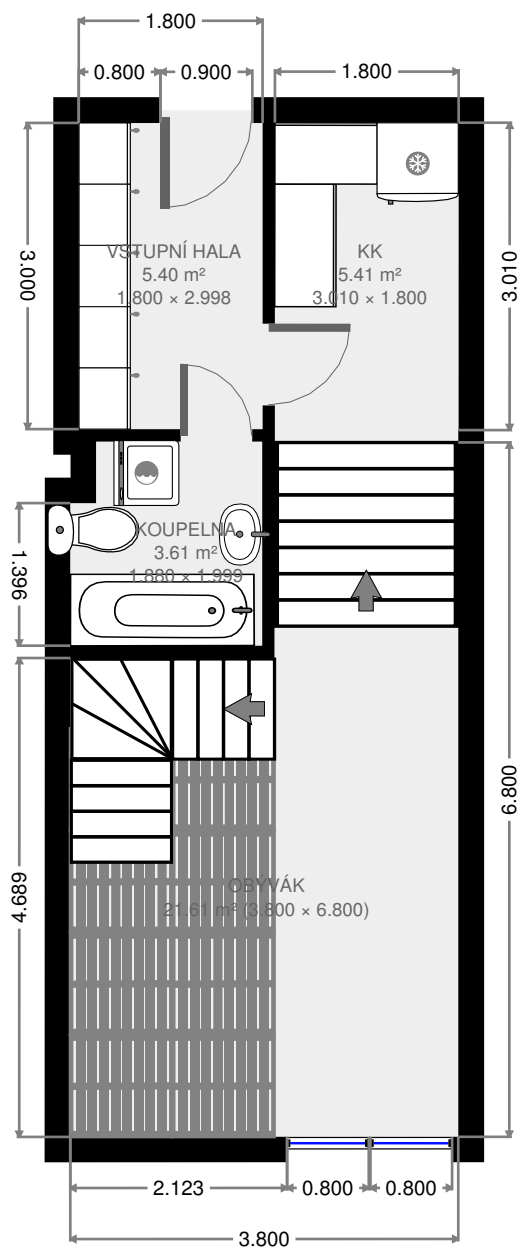

# Ground Floor

Rozměry jsou pouze orientační

# Obývací

Width: 3.800 m  
Length: 6.800 m  
Area: 21.61 m<sup>2</sup>  
Perimeter: 21.196 m  
Ceiling Height: 3.700 m

- |   |   |                 |   |
|---|---|-----------------|---|
| 1 |   | Staircase       | - Height: 1.200 m                                 |
| 2 |  | Fixed Window    | - Height: 3.400 m                                 |
| 3 |  | Casement Window | - Height: 3.400 m                                 |
| 4 |  | Opening         | - Height: 2.500 m<br>- Distance to Floor: 1.200 m |

# Vstupní hala

Width: 1.800 m  
Length: 2.998 m  
Area: 5.40 m<sup>2</sup>  
Perimeter: 9.596 m  
Ceiling Height: 2.300 m

5 1 Door Wardrobe - Height: 2.300 m

6 1 Door Wardrobe - Height: 2.300 m

7 1 Door Wardrobe - Height: 2.300 m

# KK

Width: 1.800 m  
Length: 3.010 m  
Area: 5.41 m<sup>2</sup>  
Perimeter: 9.618 m  
Ceiling Height: 2.500 m

4

Opening

- Height: 2.500 m

- Distance to Floor: 1.200 m

Terezínská 5

2016-11-09