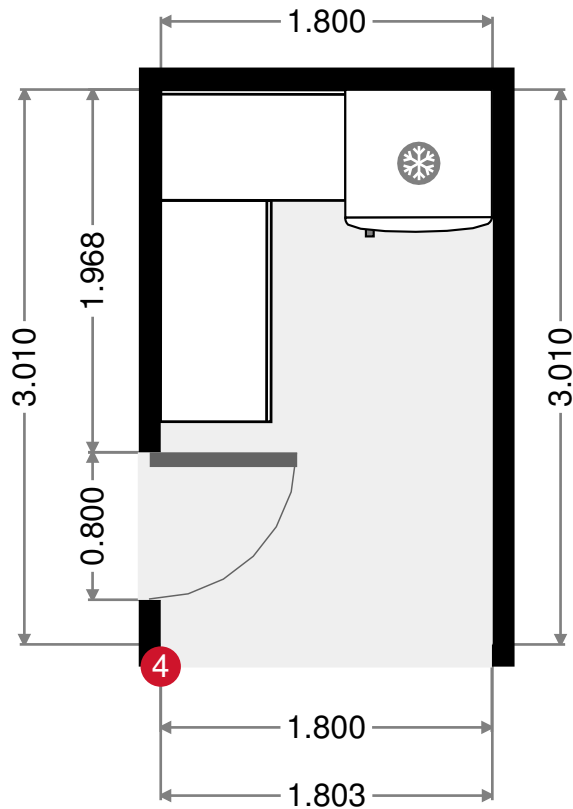

# Vstupní hala

Width: 1.800 m  
Length: 2.998 m  
Area: 5.40 m<sup>2</sup>  
Perimeter: 9.596 m  
Ceiling Height: 2.300 m

5 1 Door Wardrobe - Height: 2.300 m

6 1 Door Wardrobe - Height: 2.300 m

7 1 Door Wardrobe - Height: 2.300 m

8 1 Door Wardrobe - Height: 2.300 m

9 1 Door Wardrobe - Height: 2.300 m

# Koupelna

Width: 1.880 m  
Length: 1.999 m  
Area: 3.61 m<sup>2</sup>  
Perimeter: 7.758 m  
Ceiling Height: 2.300 m

10

Back-to-wall Bath - Height: 0.600 m

0.0 0.5 1.0 1.5m  
1:36

Terezínská 5

2016-11-09

# KK

Width: 1.800 m  
Length: 3.010 m  
Area: 5.41 m<sup>2</sup>  
Perimeter: 9.618 m  
Ceiling Height: 2.500 m

4

Opening

- Height: 2.500 m

- Distance to Floor: 1.200 m

Terezínská 5

2016-11-09