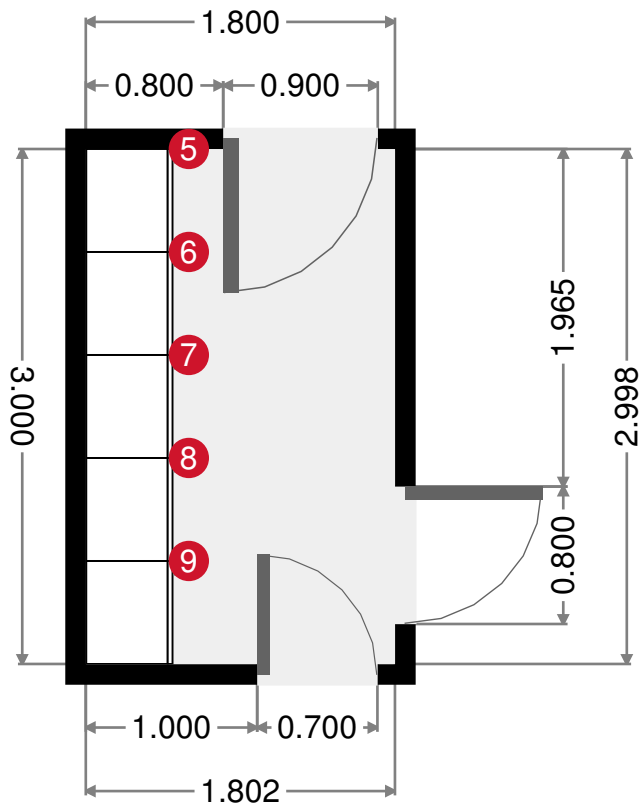

# Obývací

Width: 3.800 m  
Length: 6.800 m  
Area: 21.61 m<sup>2</sup>  
Perimeter: 21.196 m  
Ceiling Height: 3.700 m

- |   |   |                 |   |
|---|---|-----------------|---|
| 1 |   | Staircase       | - Height: 1.200 m                                 |
| 2 |  | Fixed Window    | - Height: 3.400 m                                 |
| 3 |  | Casement Window | - Height: 3.400 m                                 |
| 4 |  | Opening         | - Height: 2.500 m<br>- Distance to Floor: 1.200 m |

# Vstupní hala

Width: 1.800 m  
Length: 2.998 m  
Area: 5.40 m<sup>2</sup>  
Perimeter: 9.596 m  
Ceiling Height: 2.300 m

5 1 Door Wardrobe - Height: 2.300 m

6 1 Door Wardrobe - Height: 2.300 m

7 1 Door Wardrobe - Height: 2.300 m

# Koupelna

Width: 1.880 m  
Length: 1.999 m  
Area: 3.61 m<sup>2</sup>  
Perimeter: 7.758 m  
Ceiling Height: 2.300 m

10

Back-to-wall Bath - Height: 0.600 m

0.0 0.5 1.0 1.5m  
1:36

Terezínská 5

2016-11-09

# KK

Width: 1.800 m  
Length: 3.010 m  
Area: 5.41 m<sup>2</sup>  
Perimeter: 9.618 m  
Ceiling Height: 2.500 m

4

Opening

- Height: 2.500 m

- Distance to Floor: 1.200 m

Terezínská 5

2016-11-09