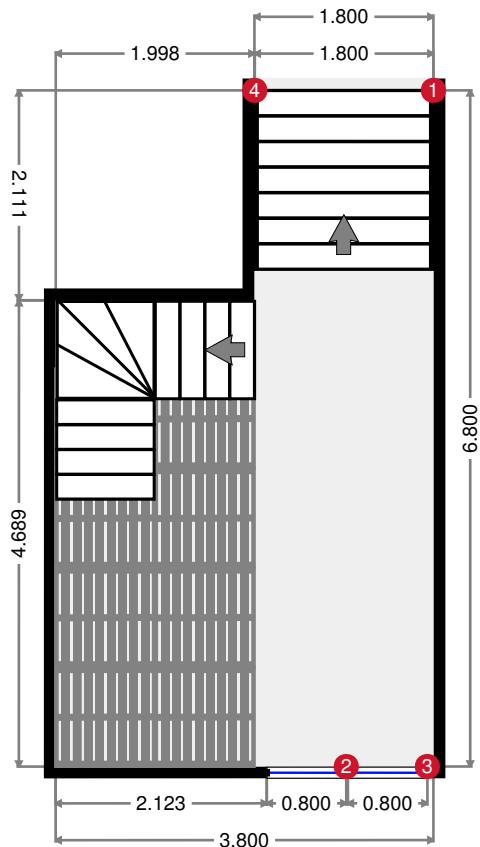

# Obývací

Width: 3.800 m  
Length: 6.800 m  
Area: 21.61 m<sup>2</sup>  
Perimeter: 21.196 m  
Ceiling Height: 3.700 m

- |   |   |                 |   |
|---|---|-----------------|---|
| 1 |   | Staircase       | - Height: 1.200 m                                 |
| 2 |  | Fixed Window    | - Height: 3.400 m                                 |
| 3 |  | Casement Window | - Height: 3.400 m                                 |
| 4 |  | Opening         | - Height: 2.500 m<br>- Distance to Floor: 1.200 m |

# Vstupní hala

Width: 1.800 m  
Length: 2.998 m  
Area: 5.40 m<sup>2</sup>  
Perimeter: 9.596 m  
Ceiling Height: 2.300 m

5 1 Door Wardrobe - Height: 2.300 m

6 1 Door Wardrobe - Height: 2.300 m

7 1 Door Wardrobe - Height: 2.300 m

# Koupelna

Width: 1.880 m  
Length: 1.999 m  
Area: 3.61 m<sup>2</sup>  
Perimeter: 7.758 m  
Ceiling Height: 2.300 m

10

Back-to-wall Bath - Height: 0.600 m

0.0 0.5 1.0 1.5m  
1:36

Terezínská 5

2016-11-09

# KK

Width: 1.800 m  
Length: 3.010 m  
Area: 5.41 m<sup>2</sup>  
Perimeter: 9.618 m  
Ceiling Height: 2.500 m

4

Opening

- Height: 2.500 m

- Distance to Floor: 1.200 m

Terezínská 5

2016-11-09