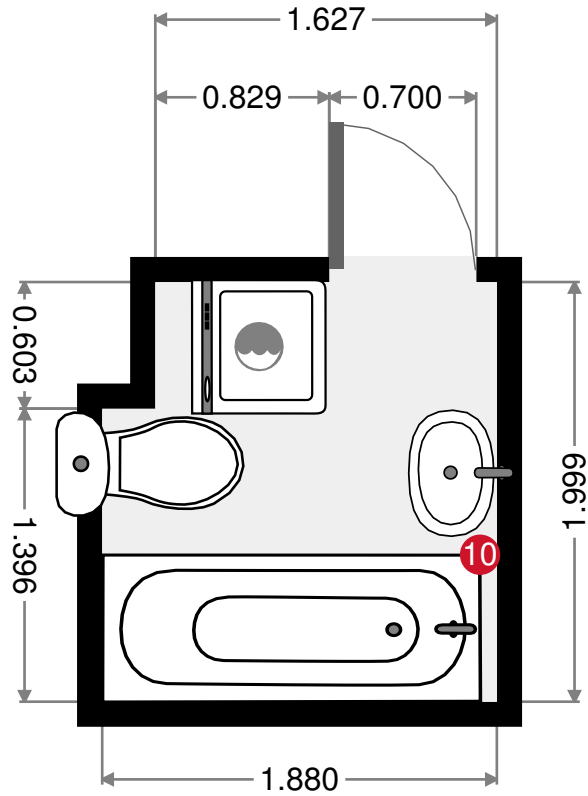

# Vstupní hala

Width: 1.800 m  
Length: 2.998 m  
Area: 5.40 m<sup>2</sup>  
Perimeter: 9.596 m  
Ceiling Height: 2.300 m

5 1 Door Wardrobe - Height: 2.300 m

6 1 Door Wardrobe - Height: 2.300 m

7 1 Door Wardrobe - Height: 2.300 m

8 1 Door Wardrobe - Height: 2.300 m

9 1 Door Wardrobe - Height: 2.300 m

# Koupelna

Width: 1.880 m  
Length: 1.999 m  
Area: 3.61 m<sup>2</sup>  
Perimeter: 7.758 m  
Ceiling Height: 2.300 m

10

Back-to-wall Bath - Height: 0.600 m

0.0 0.5 1.0 1.5m  
1:36

Terezínská 5

2016-11-09

# KK

Width: 1.800 m  
Length: 3.010 m  
Area: 5.41 m<sup>2</sup>  
Perimeter: 9.618 m  
Ceiling Height: 2.500 m

4

Opening

- Height: 2.500 m

- Distance to Floor: 1.200 m

Terezínská 5

2016-11-09